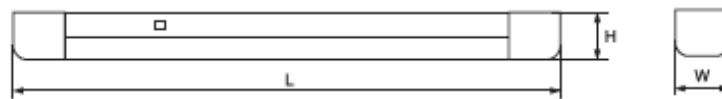

Areas of application

- Service premises
- Stylized niches and bays on the ceilings and walls
- Shelves and cases
- Glass cases of home libraries and cabinets
- Wall-hung kitchen cupboards
- Wardrobes and dressing rooms

Product benefits

- Easy to install and maintain
- Economic power consumption
- Absolutely noiseless
- Bright and even light distribution

Variants and dimensions

Watt	Colour body	Size (mm)			Ballast	Catalogue number	Packing (pcs)
		Length	Width	Height			
15W	white	500	35	65	electronic	905815	20
18W	white	652	35	65	electronic	905818	20
36W	white	1263	35	65	electronic	905836	20